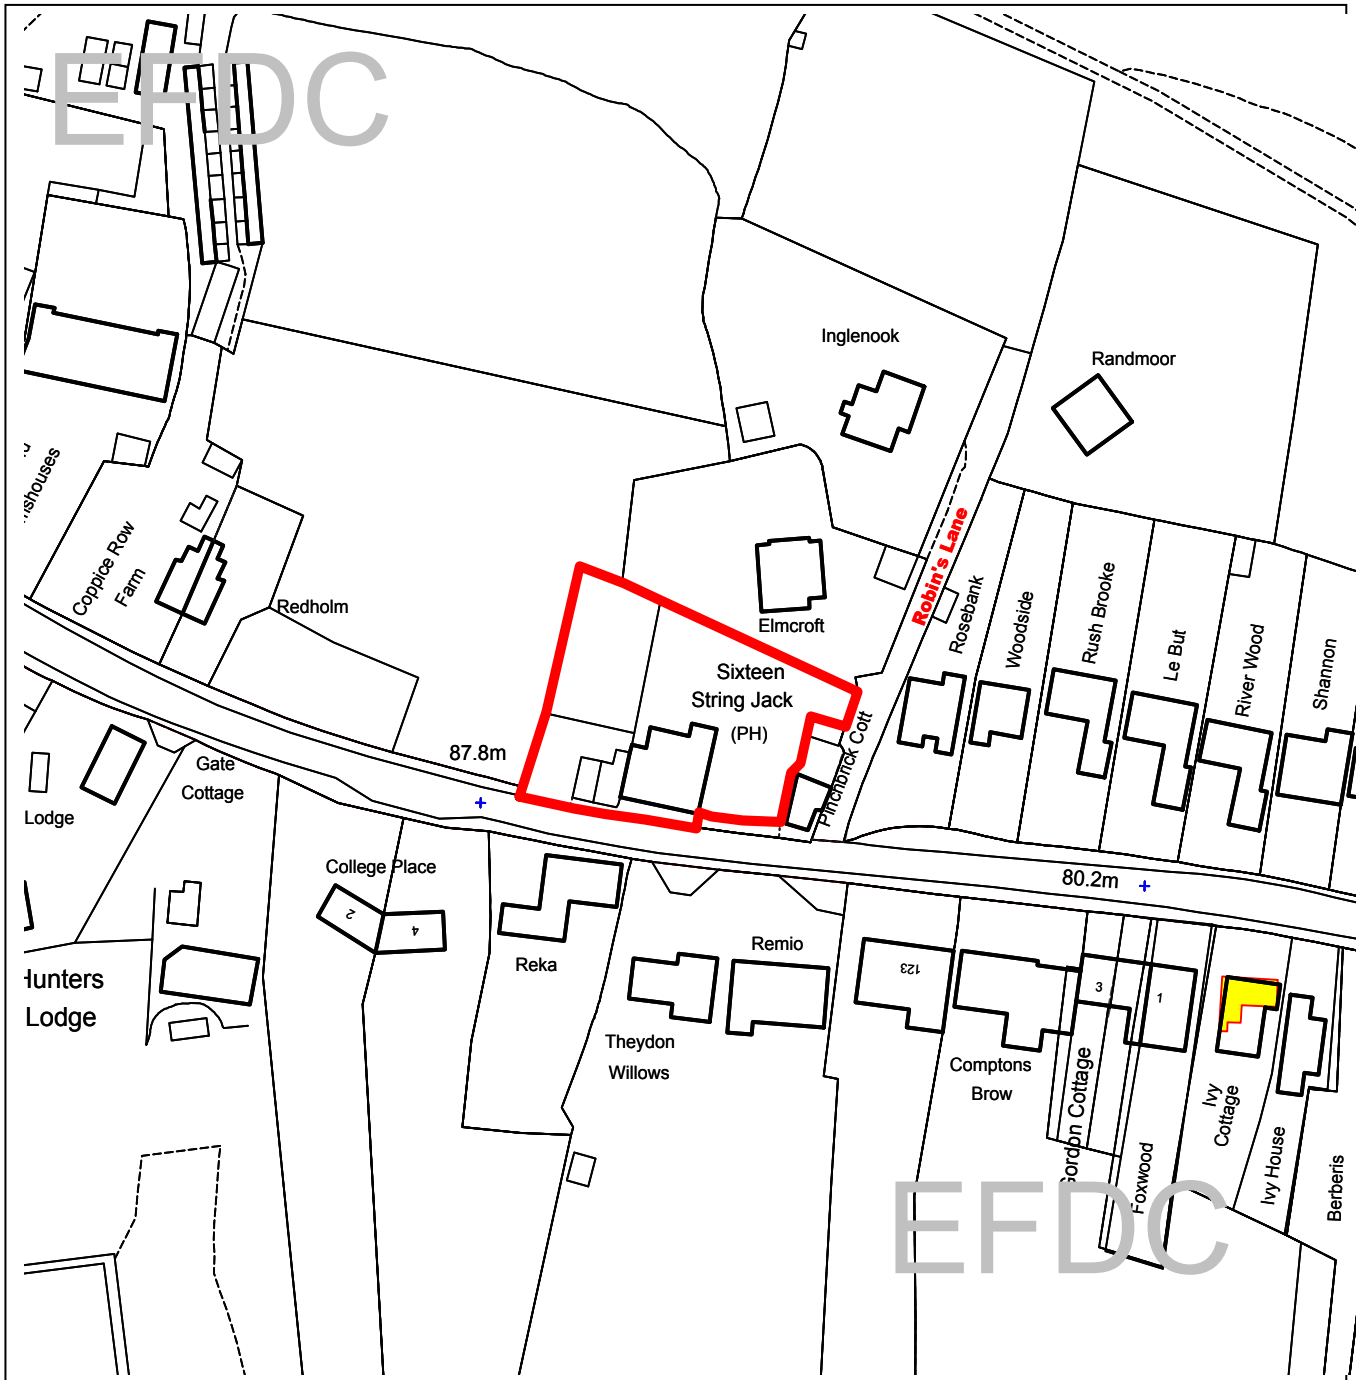

Epping Forest District Council

Agenda Item Number

Unauthorised reproduction infringes Crown Copyright and may lead to prosecution or civil proceedings.

Contains Ordnance Survey Data. © Crown Copyright 2013 EFDC License No: 100018534

Contains Royal Mail Data. © Royal Mail Copyright & Database Right 2013

Application Number:	EPF/1629/15
Site Name:	Sixteen String Jack, Coppice Row, Theydon Bois, CM16 7DS
Scale of Plot:	1/1250